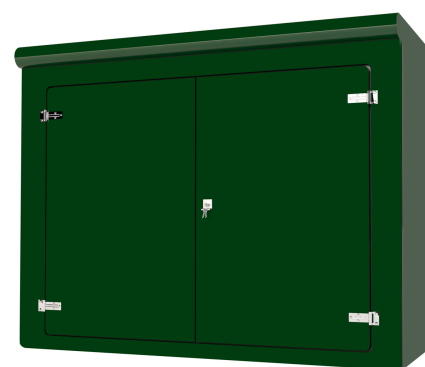

£1550
£120 carriage

VR10

Width (mm) : 1710
Depth (mm) : 800
Height (mm) : 1610

£1520
£140 carriage

VR11

Width (mm) : 2000
Depth (mm) : 500
Height (mm) : 1600

£1650
£140 carriage

VR12

Width (mm) : 2000
Depth (mm) : 800
Height (mm) : 1600

£1790
£140 carriage

GRP Enclosures

VR Series

ADEPT
GRP Cabinets

VR13

Width (mm) : 2000
Depth (mm) : 500
Height (mm) : 2000

£2275
£180 carriage