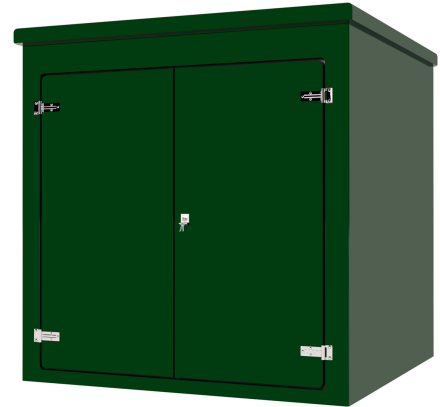

£3490
£180 carriage

GRP Enclosures

VR Series

ADEPT
GRP Cabinets

VR15

Width (mm) : 2000
Depth (mm) : 1500
Height (mm) : 2000

£2760
£180 carriage

VR15-E