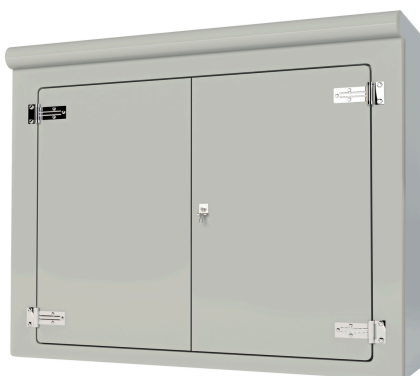

VR11

Width (mm) : 2000
Depth (mm) : 500
Height (mm) : 1600

£1650
£140 carriage