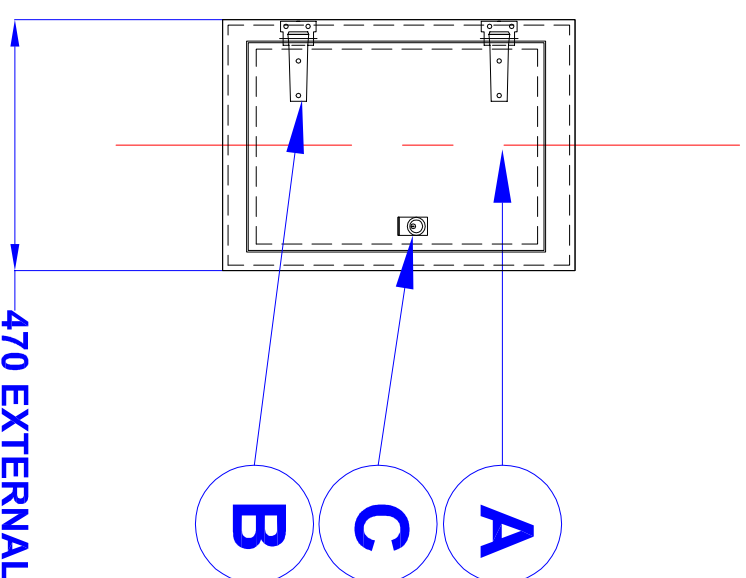

CLIENT OPTIONS

ENCAPSULATED MOUNTING BOARDS.
 YALE TYPE LOCK.
 HASP AND STAPLE.
 COPRESSION LOCKS.
 VENTILATION.
 CABLE ENTRY FLAPS.
 LIGHTING.
 HEATING.

RANGE OF COLOURS.

EXTERNAL PLAN VIEW

EXTERNAL VIEW WALL 2

EXTERNAL VIEW WALL 1

EXTERNAL VIEW WALL 3

EXTERNAL VIEW WALL 4

FINISH AND COLOUR				
FINISH COLOUR REF. CODE	EXTERNAL	INTERNAL	ROOF	DOOR(S)
	SEMI GLOSS TBC	WHITE	SEMI GLOSS TBC	SEMI GLOSS TBC
		WHITE		

PARTS LIST

ITEM	DESCRIPTION	QTY.	COMMENTS
1	WALL PANELS	4	
2	ROOF PANEL	1	
3	FULLY ENCAPSULATED SINGLE SKIN	1	
4	SINGLE DOOR	1	365W x 560H
5	STAINLESS STEEL HINGERS	2	
6	SELECTED LOCK TYPE	1	

MANUFACTURING INFORMATION

WALLS: GRP_900CSM
 ROOF: GRP_900CSM
 BUILD TYPE: READY BUILT
 BASE: 100mm FIXING FLANGE

REV.	DATE	DESCRIPTION	REVISION HISTORY
A	18/05	REVIEW	VP