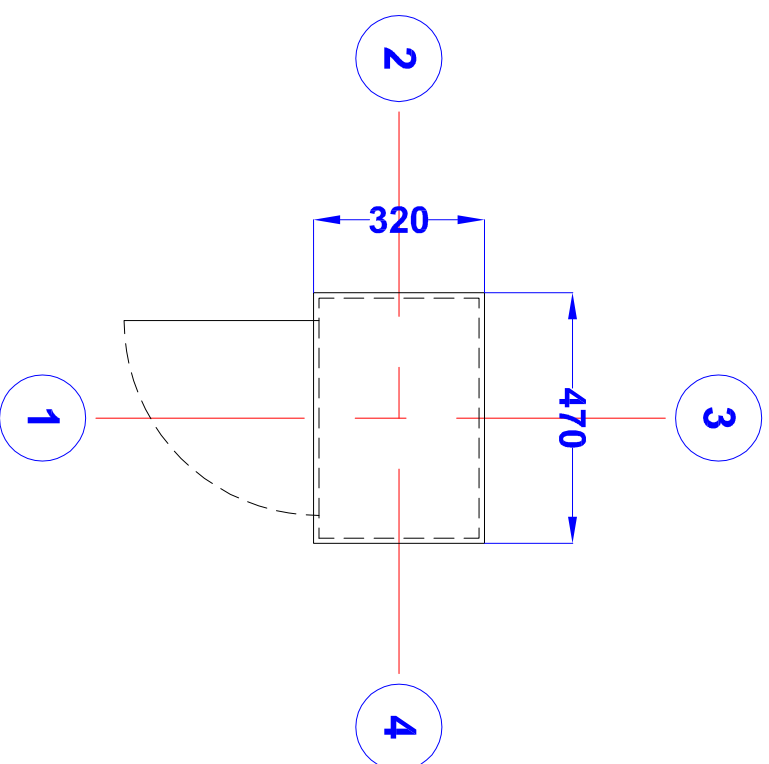

CLIENT OPTIONS

ENCAPSULATED MOUNTING BOARDS.
YALE TYPE LOCK.
HASP AND STAPLE.
COPRESSION LOCKS.
VENTILATION.
CABLE ENTRY FLAPS.
LIGHTING.
HEATING.

RANGE OF COLOURS.

EXTERNAL PLAN VIEW