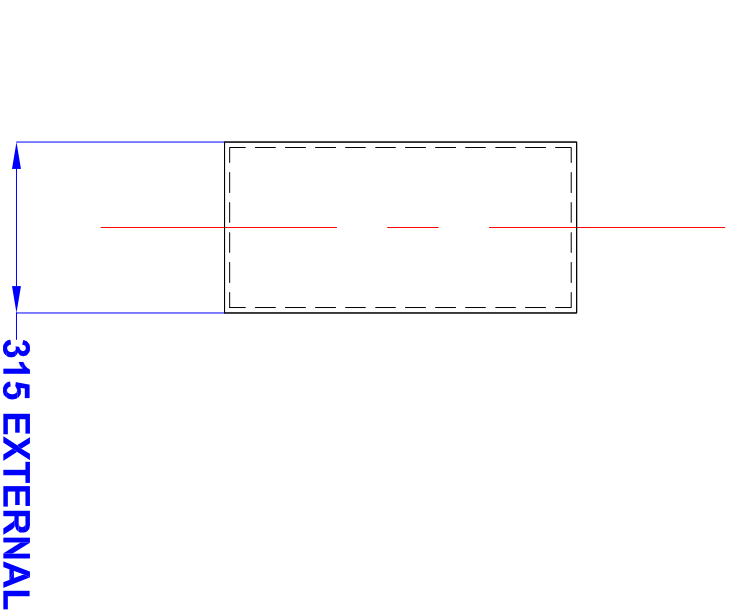

EXTERNAL VIEW WALL 1

EXTERNAL VIEW WALL 3

EXTERNAL VIEW WALL 4

FINISH AND COLOUR				
FINISH COLOUR REF. CODE	EXTERNAL	INTERNAL	ROOF	DOOR(S)
	SEMI GLOSS TBC	WHITE	SEMI GLOSS TBC	SEMI GLOSS TBC
		WHITE		

PARTS LIST

ITEM	DESCRIPTION	QTY.	COMMENTS
1	WALL PANELS	4	
2	ROOF PANEL	1	
3	FULLY ENCAPSULATED SINGLE SKIN	1	
4	SINGLE DOOR	1	365W x 560H
5	STAINLESS STEEL HINGERS	2	
6	SELECTED LOCK TYPE	1	

MANUFACTURING INFORMATION